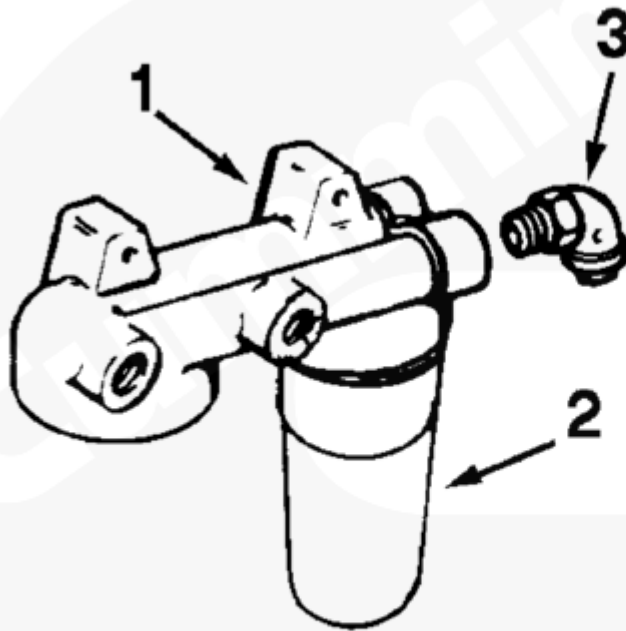

Parts Catalog - Option Detail

| Electronic Parts Catalog - Option Detail | | | | |
|--|---|---------|-----------|-----------|
| Option | Group | Graphic | Film Card | Date |
| FF8045 | 06.04 | ff500gk | K38 | 31-DEC-83 |
| Engines | GTA38, K38, KTA38GC CM558, QSK38 CM2150 K106, QSK38 CM2150 MCRS, QSK38 CM850 MCRS | | | |

©Cummins Inc

ff500gk

SMALL | MEDIUM | LARGE

| Cart | Ref No | Part Number | Part Description | Required | Remarks |
|--------------------------|--------|-------------|----------------------|----------|--------------------------------------|
| View My Cart | | | | | |
| | | FF8045 | Fuel Filter | | Fuel filter/water separator...(More) |
| | | | | | with dual replaceable |
| | | | | | elements. |
| <input type="checkbox"/> | 1 | 167821 | Fuel Filter Head | 1 | |
| <input type="checkbox"/> | 2 | 3307475 | Fuel Water Separator | 2 | |

| | | | | | |
|--|---|-------------------------|------------------|---|--|
|  | 3 | 3175846 | Male Union Elbow | 2 | |
|--|---|-------------------------|------------------|---|--|

© 2019 Cummins Inc., Box 3005, Columbus, IN 47202-3005 U.S.A.
Terms of Use and Disclaimers | Recommended System Requirements
Need Assistance? Please click on the Contact Us button in the top right corner of any page.